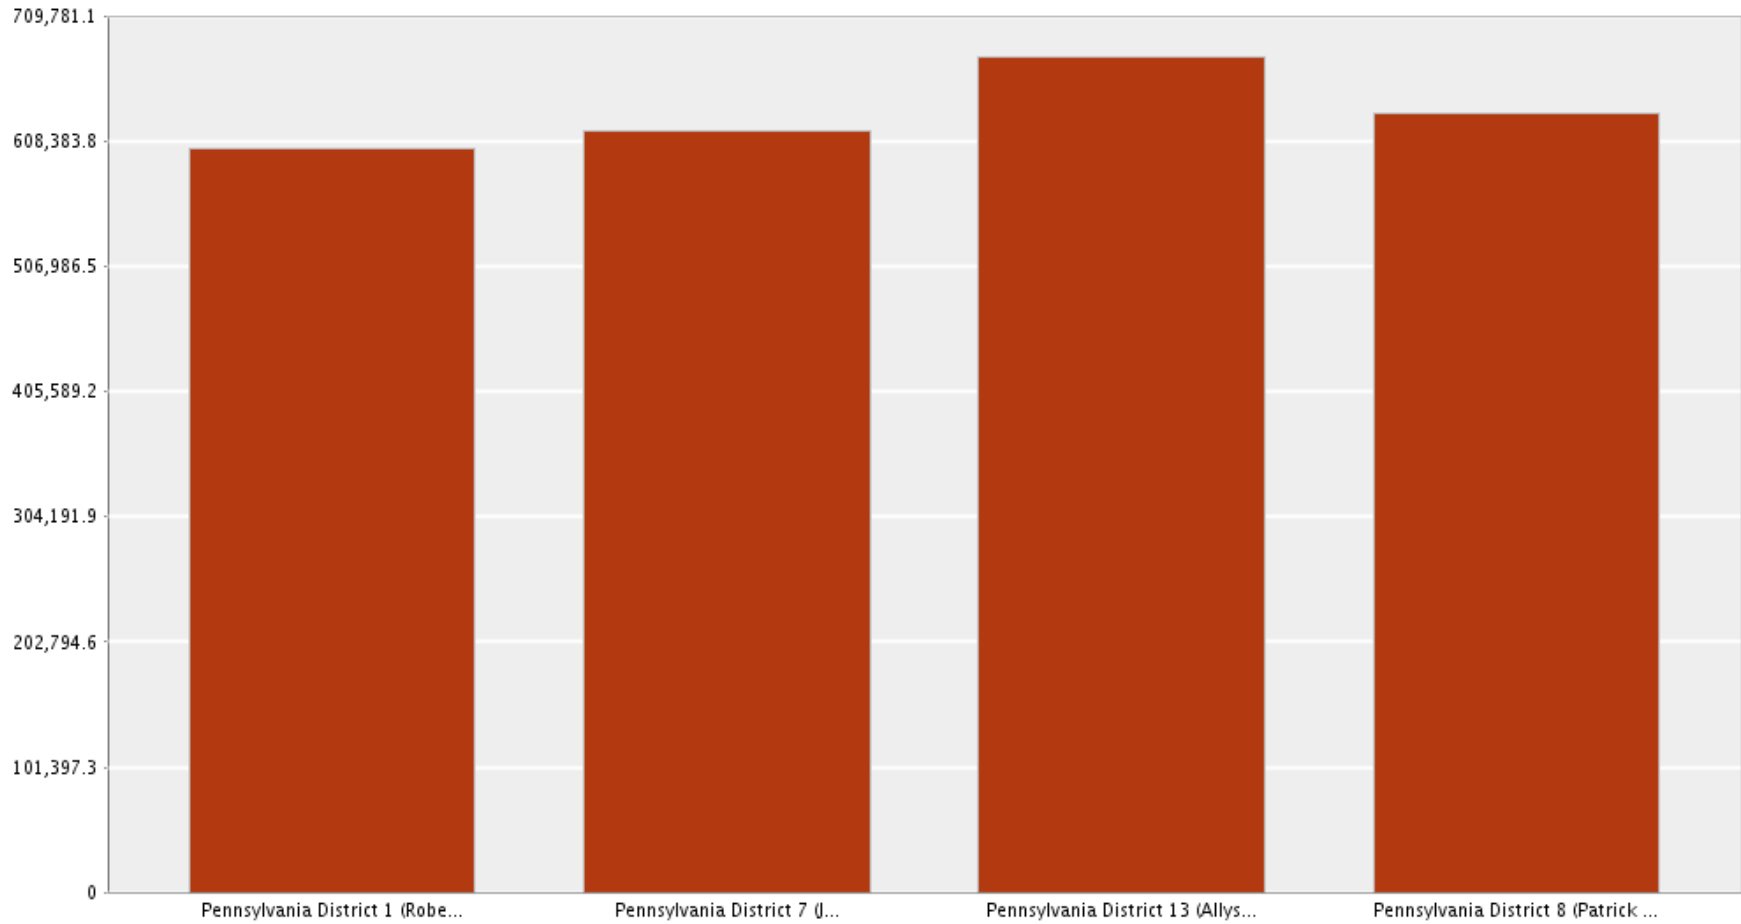

Estimated population in 2009.

Estimated count of population in 2009.

	Pennsylvania District 1 (Robert Brady), PA (Congressional District)	Pennsylvania District 7 (Joe Sestak), PA (Congressional District)	Pennsylvania District 13 (Allyson Y. Schwartz), PA (Congressional District)	Pennsylvania District 8 (Patrick J. Murphy), PA (Congressional District)	Mean Sum Median
Estimated Population	602,861 (Aggregated Zip Values)	615,950 (Aggregated Zip Values)	675,982 (Aggregated Zip Values)	630,335 (Aggregated Zip Values)	631,282
Ranking	No Ranking Data	No Ranking Data	No Ranking Data	No Ranking Data	